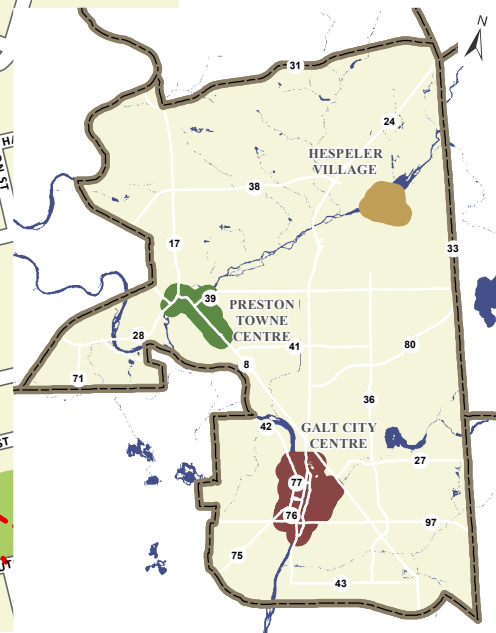

Legend
 Parking Lot - On Street Parking where signed accordingly

For Grand River Transit (GRT) Information check www.grt.ca
or call the GRT Info line: 519.585.7555
For City of Cambridge Parking Information call 519.740.4682
www.cambridge.ca