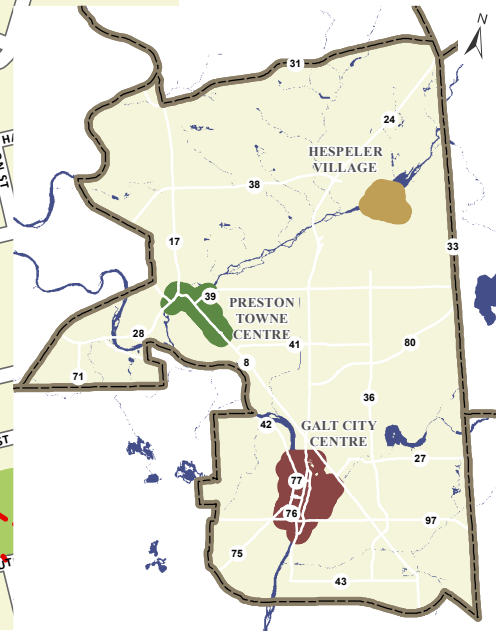

Legend
 Parking Lot - On Street Parking where signed accordingly

For Grand River Transit (GRT) Information check www.grt.ca
or call the GRT Info line: 519.585.7555
For City of Cambridge Parking Information call 519.740.4682
www.cambridge.ca